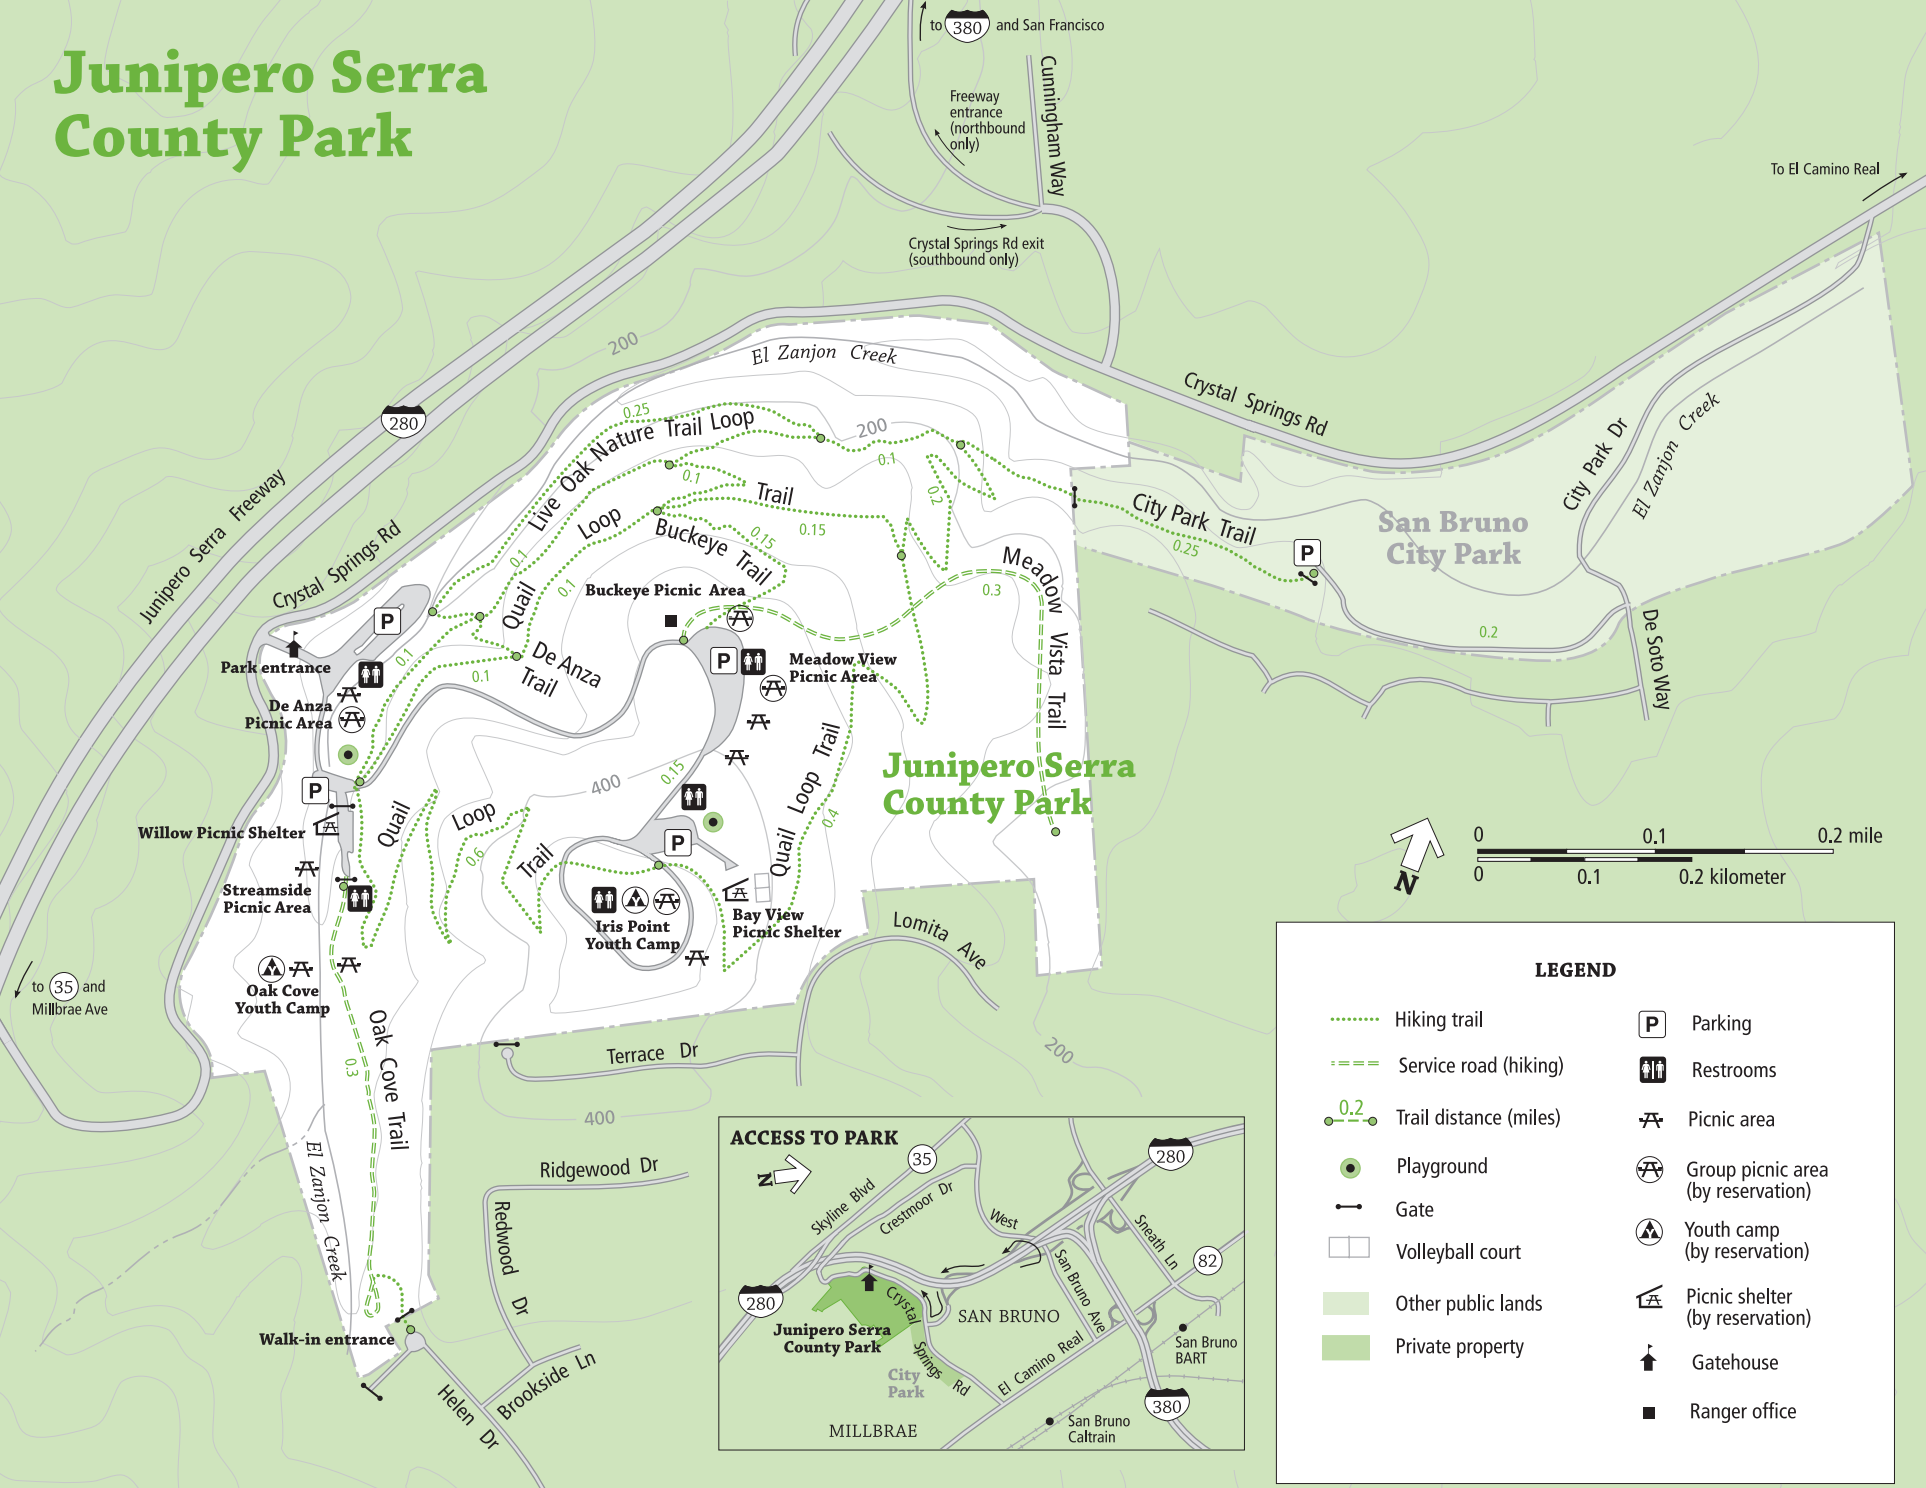

Junipero Serra County Park

LEGEND	
	Hiking trail
	Service road (hiking)
	Trail distance (miles)
	Playground
	Gate
	Volleyball court
	Other public lands
	Private property
	Parking
	Restrooms
	Picnic area
	Group picnic area (by reservation)
	Youth camp (by reservation)
	Picnic shelter (by reservation)
	Gatehouse
	Ranger office