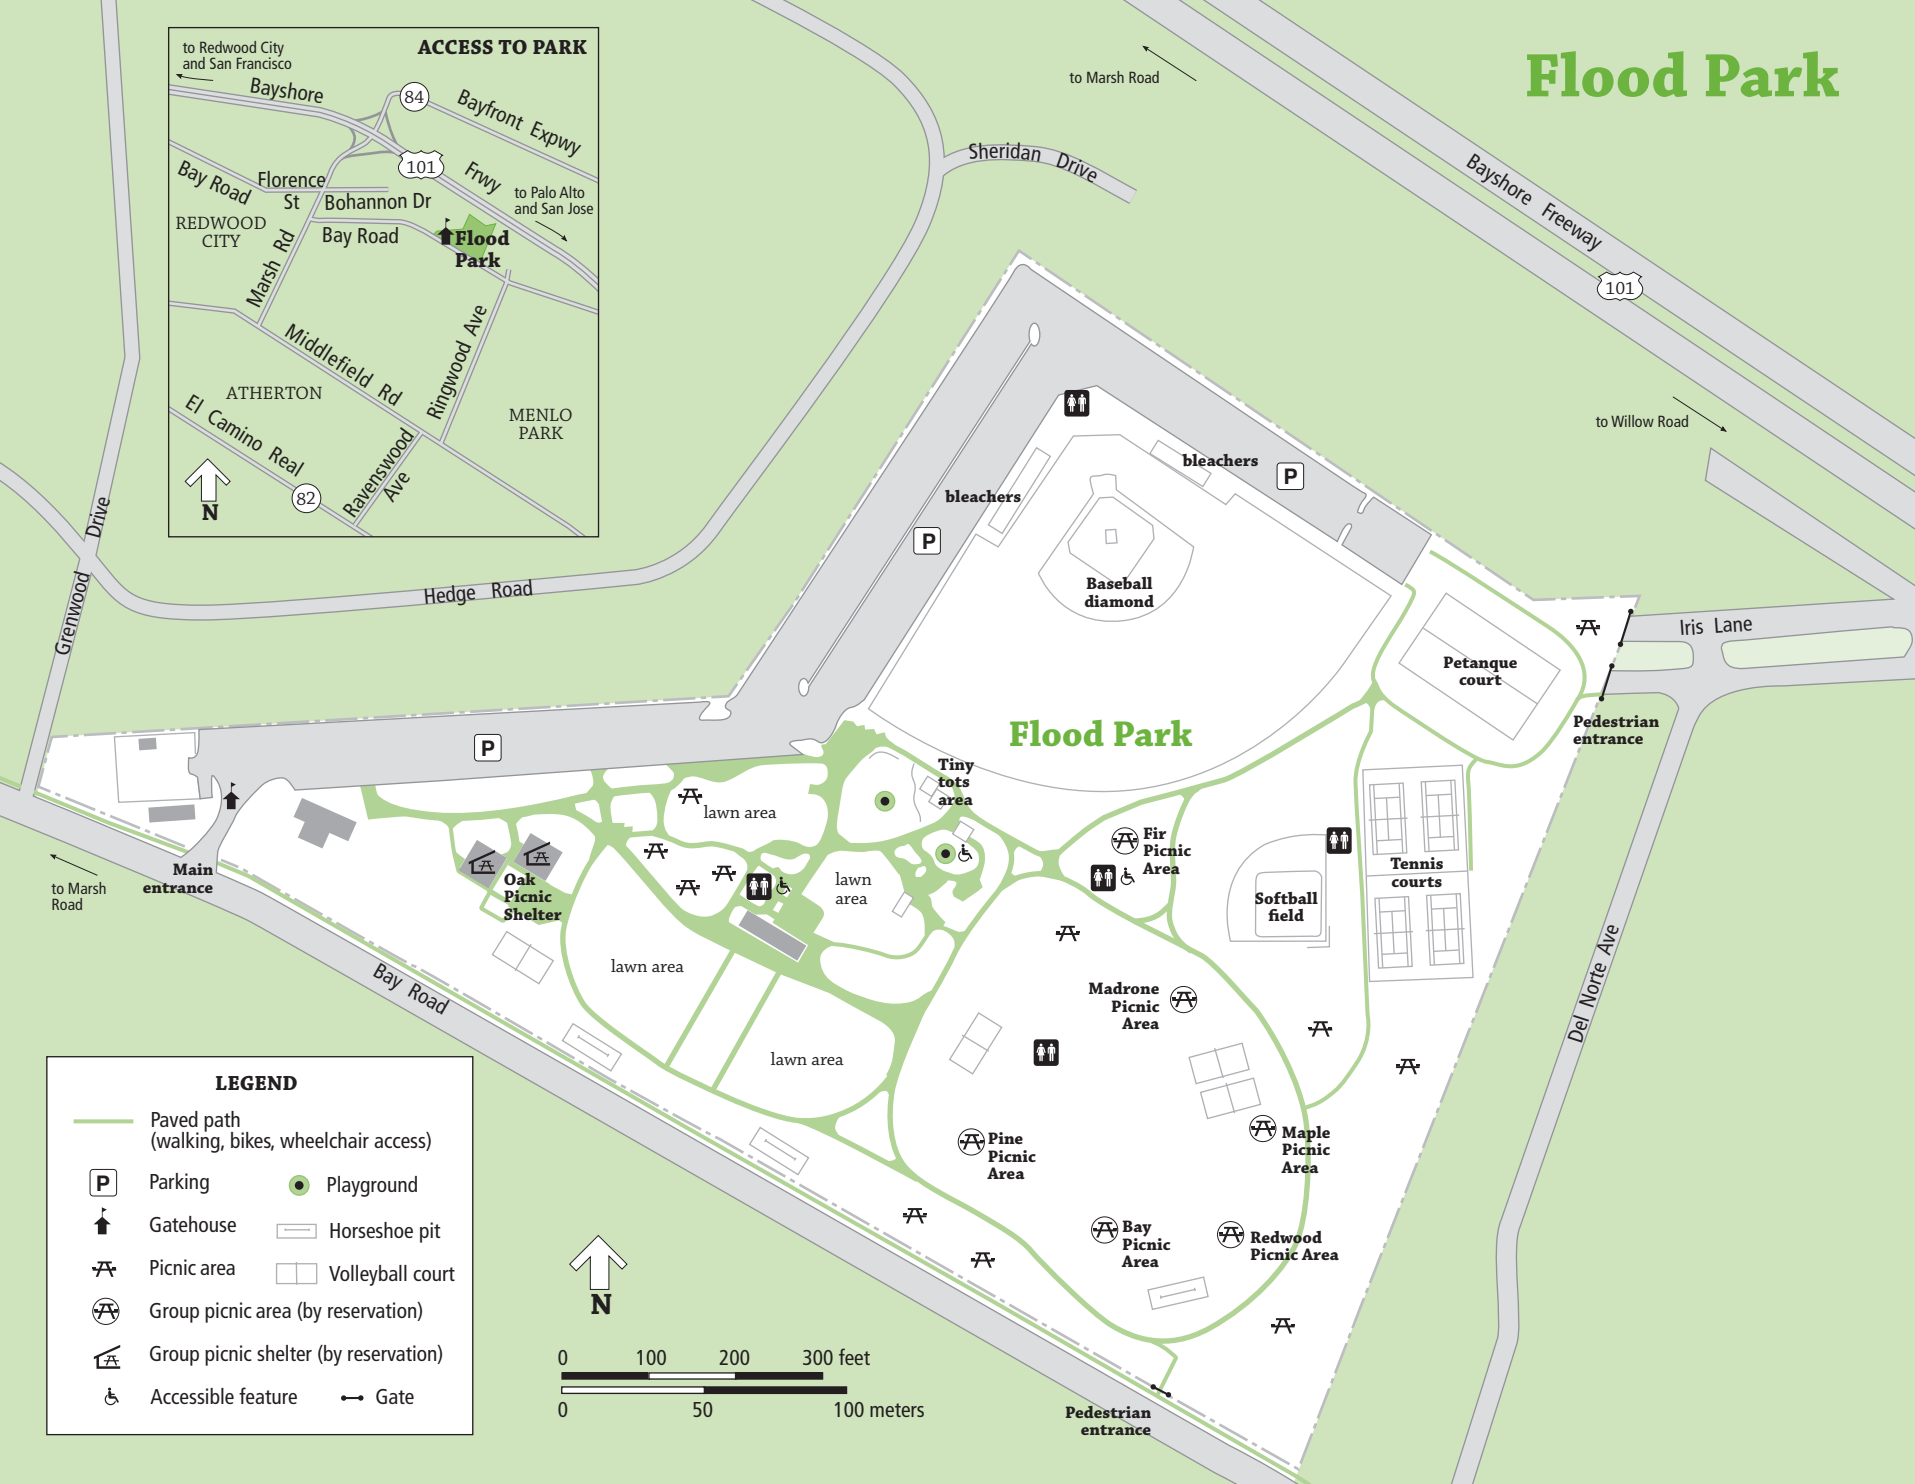

# Flood Park

**LEGEND**

- Paved path (walking, bikes, wheelchair access)
- P Parking
- Gatehouse
- Picnic area
- Group picnic area (by reservation)
- Group picnic shelter (by reservation)
- ♿ Accessible feature
- Playground
- Horseshoe pit
- Volleyball court
- Gate