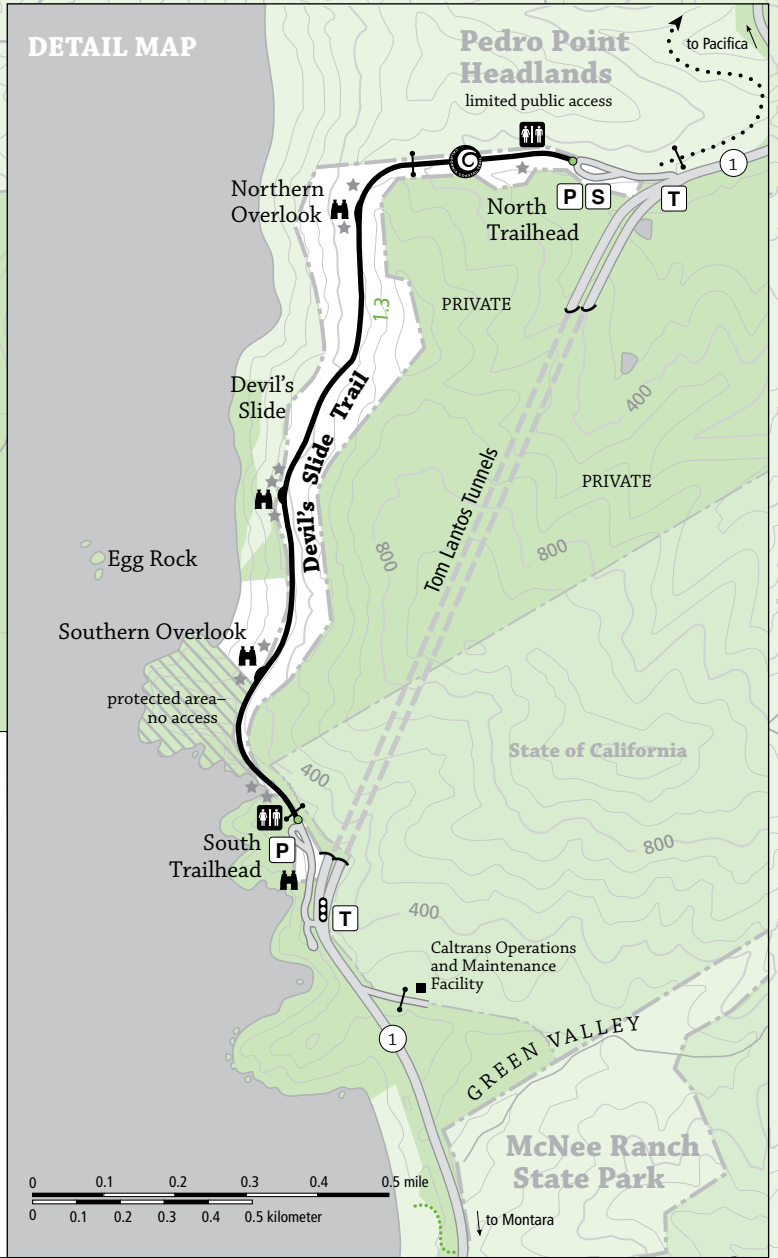

Devil's Slide Trail

LEGEND

- | | | |
|---|---|------------------------------------|
| Paved multiple-use road (bicycle/equestrian/hiking) | Other public lands | Gate |
| Paved bike path (bicycle/hiking) | Other protected lands (access by permit except on trails shown) | Beach access |
| Multiple-use road/trail (bicycle/equestrian/hiking) | Private property | Overlook |
| Hiking/equestrian trail | Parking | Traffic signal |
| Hiking trail | Public transit stop | Restrooms |
| Future trail | Devil's Slide Ride shuttle stop | Ranger station/visitor information |
| Trail distance (miles) | California Coastal Trail (CCT) | Interpretive signs |