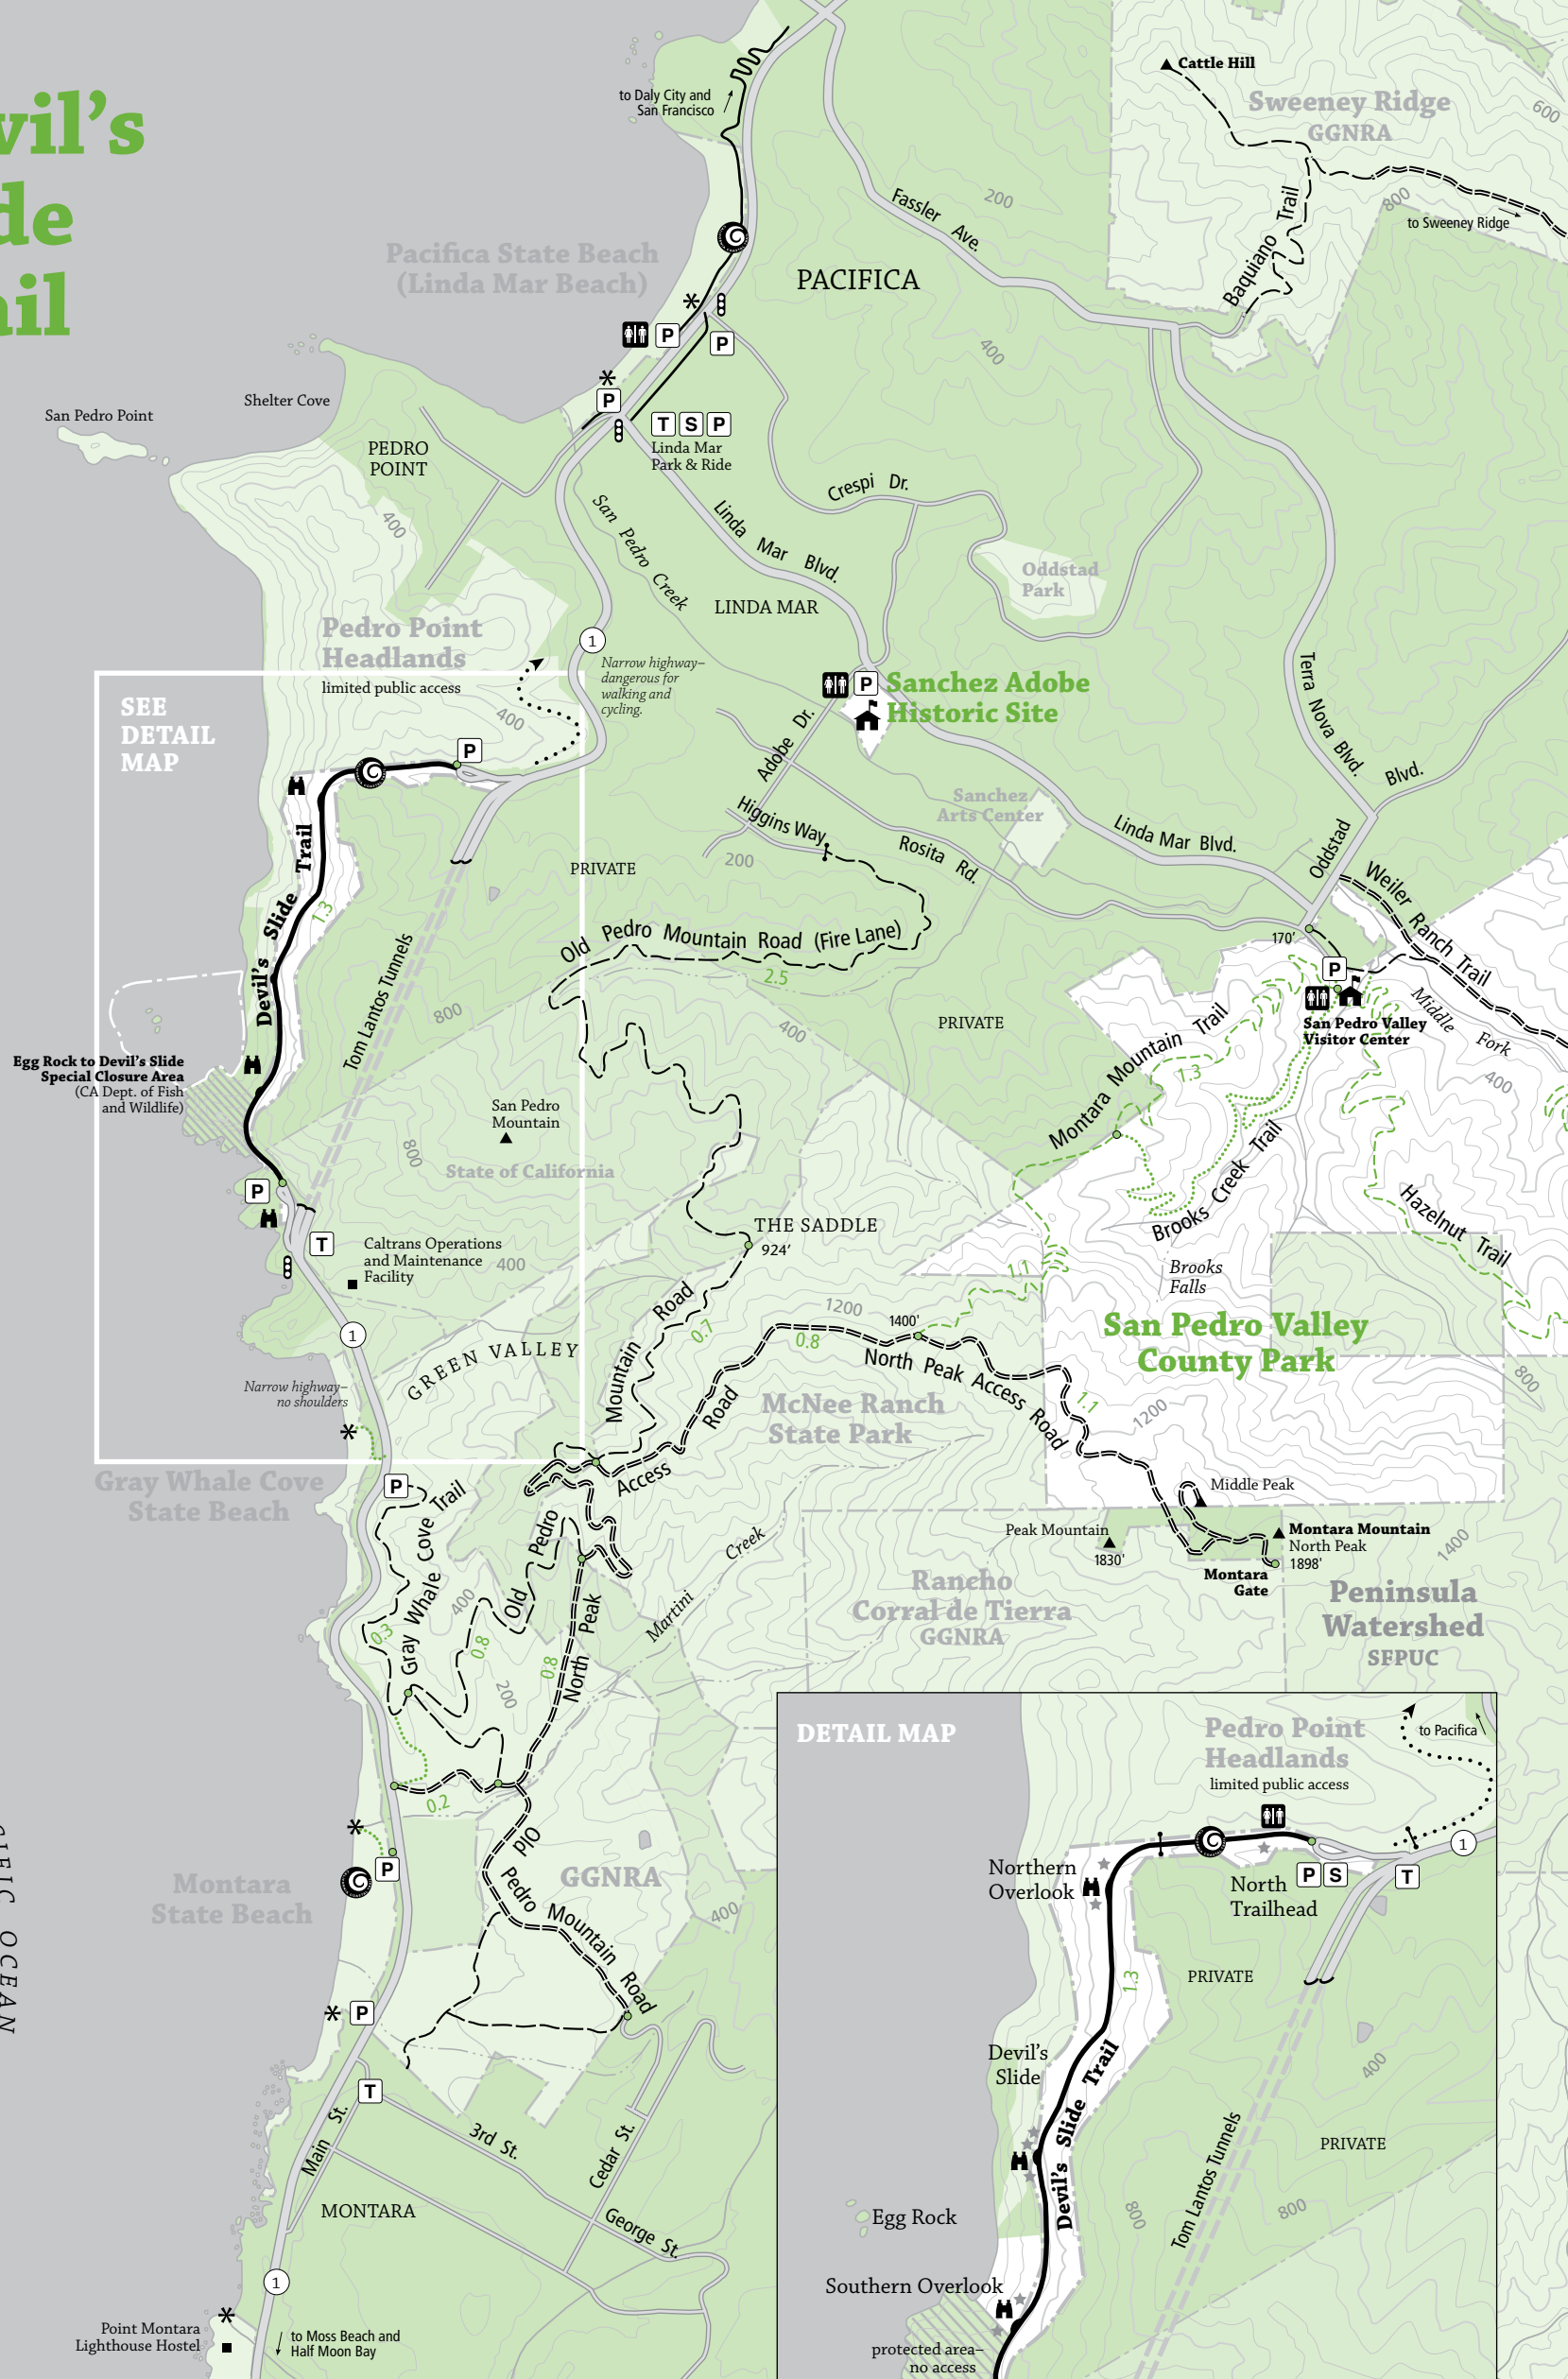

Devil's Slide Trail

LEGEND

- | | | |
|---|---|------------------------------------|
| Paved multiple-use road (bicycle/equestrian/hiking) | Other public lands | Gate |
| Paved bike path (bicycle/hiking) | Other protected lands (access by permit except on trails shown) | Beach access |
| Multiple-use road/trail (bicycle/equestrian/hiking) | Private property | Overlook |
| Hiking/equestrian trail | Parking | Traffic signal |
| Hiking trail | Public transit stop | Restrooms |
| Future trail | Devil's Slide Ride shuttle stop | Ranger station/visitor information |
| Trail distance (miles) | California Coastal Trail (CCT) | Interpretive signs |