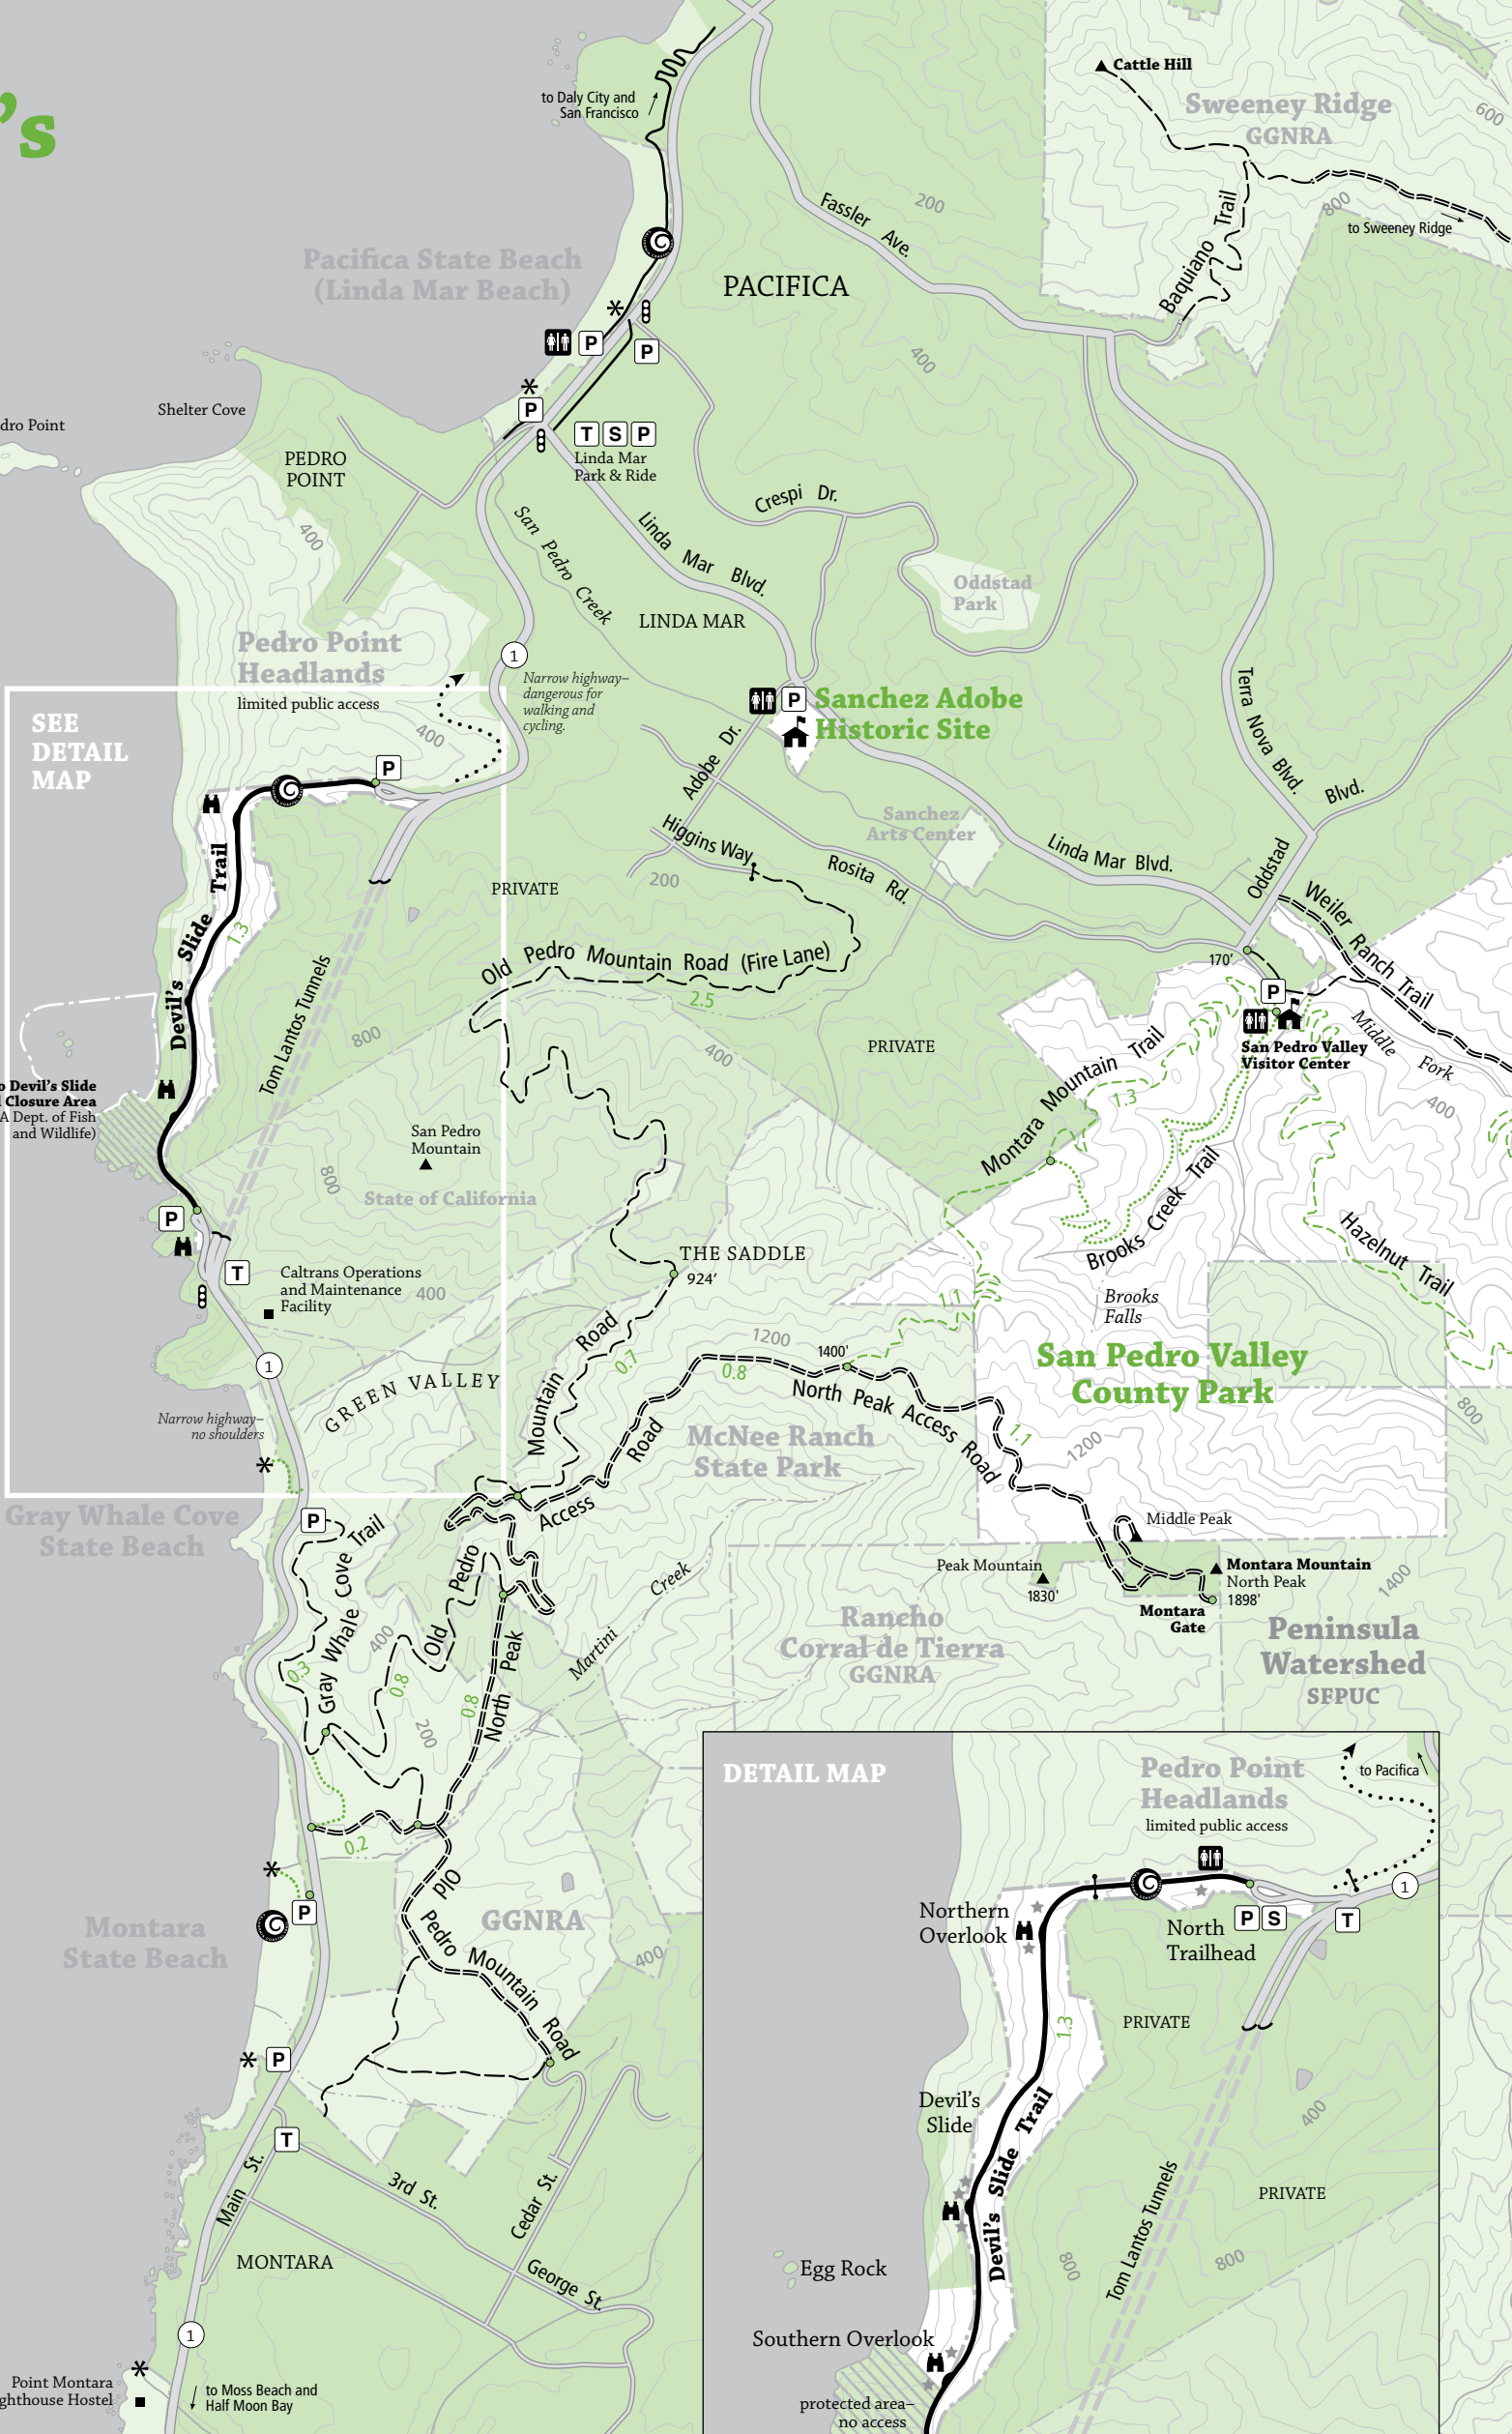

Devil's Slide Trail

LEGEND

- Paved multiple-use road (bicycle/equestrian/hiking)
- Paved bike path (bicycle/hiking)
- Multiple-use road/trail (bicycle/equestrian/hiking)
- Hiking/equestrian trail
- Hiking trail
- Future trail
- Trail distance (miles)
- Other public lands
- Other protected lands (access by permit except on trails shown)
- Private property
- Parking
- Public transit stop
- Devil's Slide Ride shuttle stop
- California Coastal Trail (CCT)
- Gate
- Beach access
- Overlook
- Traffic signal
- Restrooms
- Ranger station/visitor information
- Interpretive signs