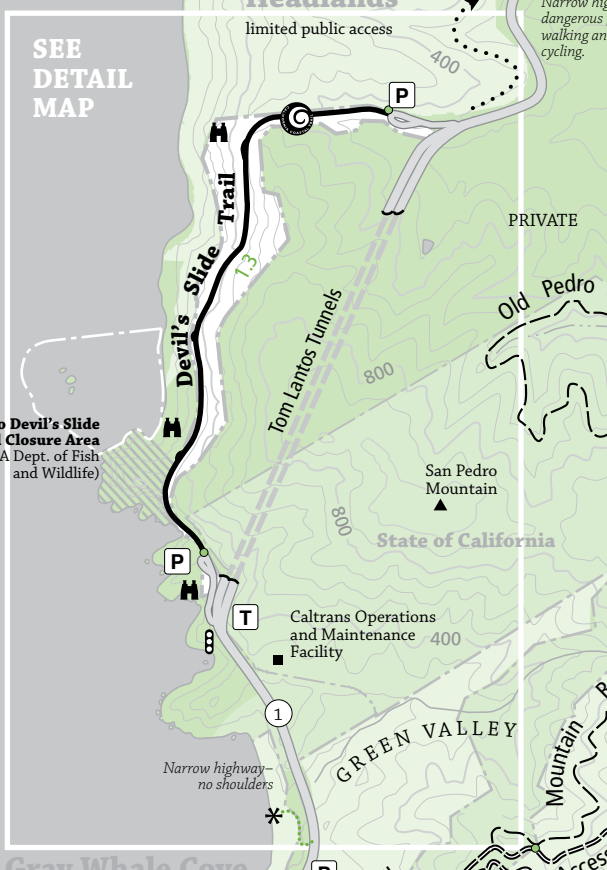

Devil's Slide Trail

LEGEND

- | | | |
|---|---|------------------------------------|
| Paved multiple-use road (bicycle/equestrian/hiking) | Other public lands | Gate |
| Paved bike path (bicycle/hiking) | Other protected lands (access by permit except on trails shown) | Beach access |
| Multiple-use road/trail (bicycle/equestrian/hiking) | Private property | Overlook |
| Hiking/equestrian trail | Parking | Traffic signal |
| Hiking trail | Public transit stop | Restrooms |
| Future trail | Devil's Slide Ride shuttle stop | Ranger station/visitor information |
| Trail distance (miles) | California Coastal Trail (CCT) | Interpretive signs |