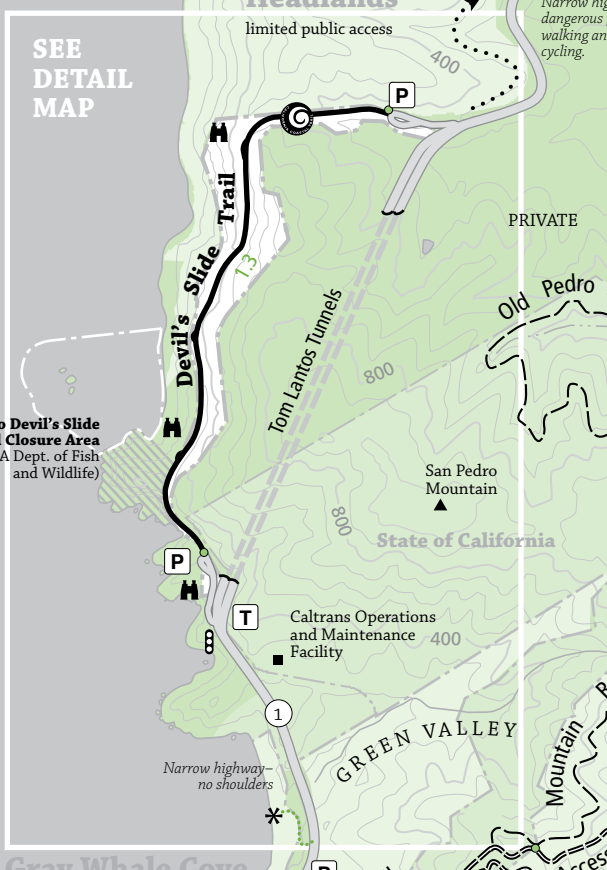

Devil's Slide Trail

LEGEND

- Paved multiple-use road (bicycle/equestrian/hiking)
- Paved bike path (bicycle/hiking)
- Multiple-use road/trail (bicycle/equestrian/hiking)
- Hiking/equestrian trail
- Hiking trail
- Future trail
- Trail distance (miles)
- Other public lands
- Other protected lands (access by permit except on trails shown)
- Private property
- Parking
- Public transit stop
- Devil's Slide Ride shuttle stop
- California Coastal Trail (CCT)
- Gate
- Beach access
- Overlook
- Traffic signal
- Restrooms
- Ranger station/visitor information
- Interpretive signs