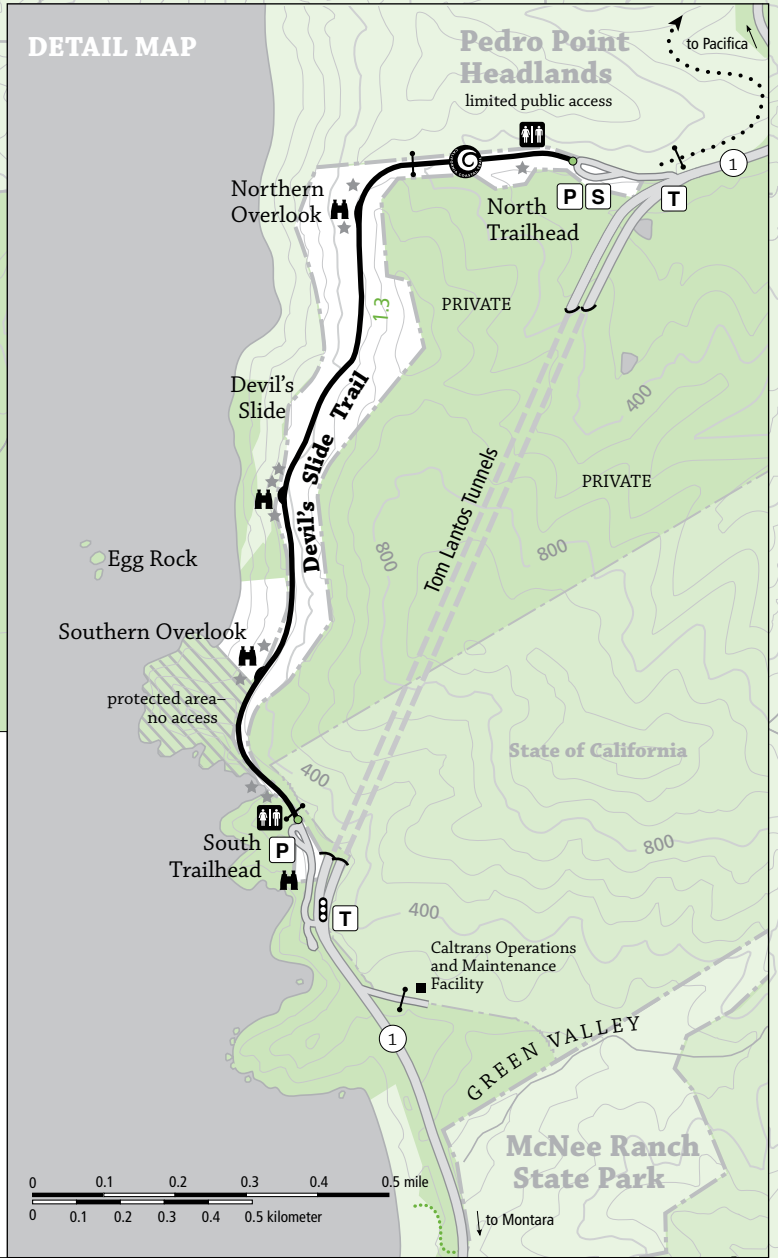

Devil's Slide Trail

LEGEND

- Paved multiple-use road (bicycle/equestrian/hiking)
- Paved bike path (bicycle/hiking)
- Multiple-use road/trail (bicycle/equestrian/hiking)
- Hiking/equestrian trail
- Hiking trail
- Future trail
- Trail distance (miles)
- Other public lands
- Other protected lands (access by permit except on trails shown)
- Private property
- Parking
- Public transit stop
- Devil's Slide Ride shuttle stop
- California Coastal Trail (CCT)
- Gate
- Beach access
- Overlook
- Traffic signal
- Restrooms
- Ranger station/visitor information
- Interpretive signs