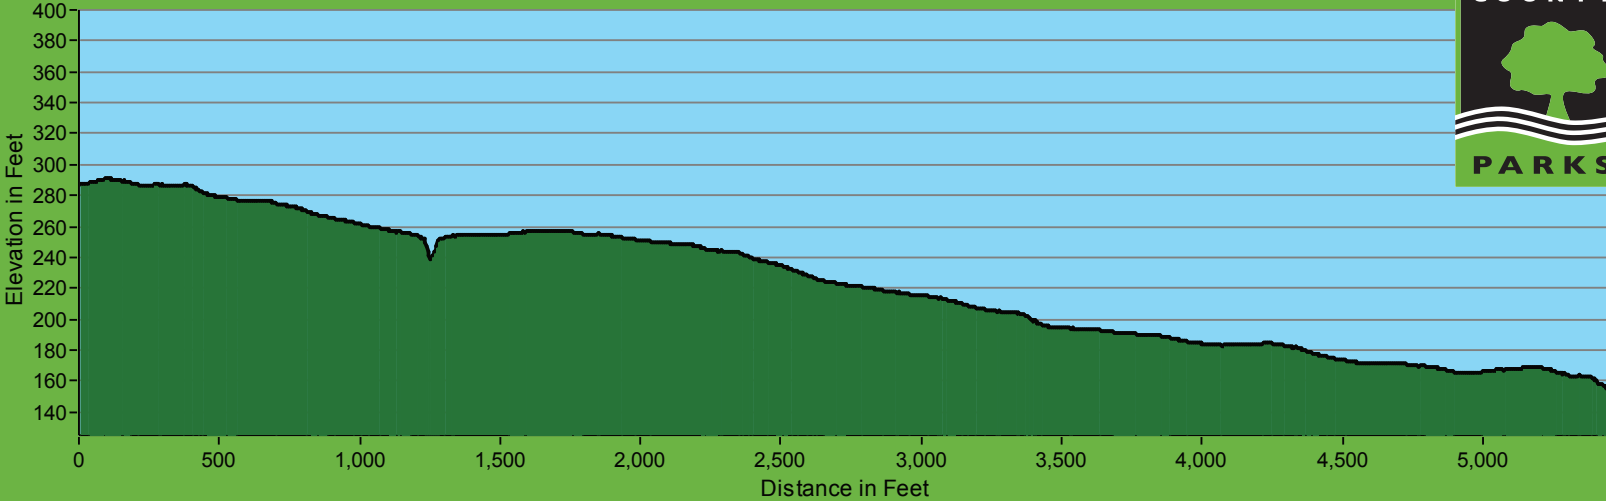

San Pedro Valley Park - Weiler Ranch Trail Profile

136 Foot Elevation Change / Profile begins at Hazelnut Trail and ends on Oddstad Blvd