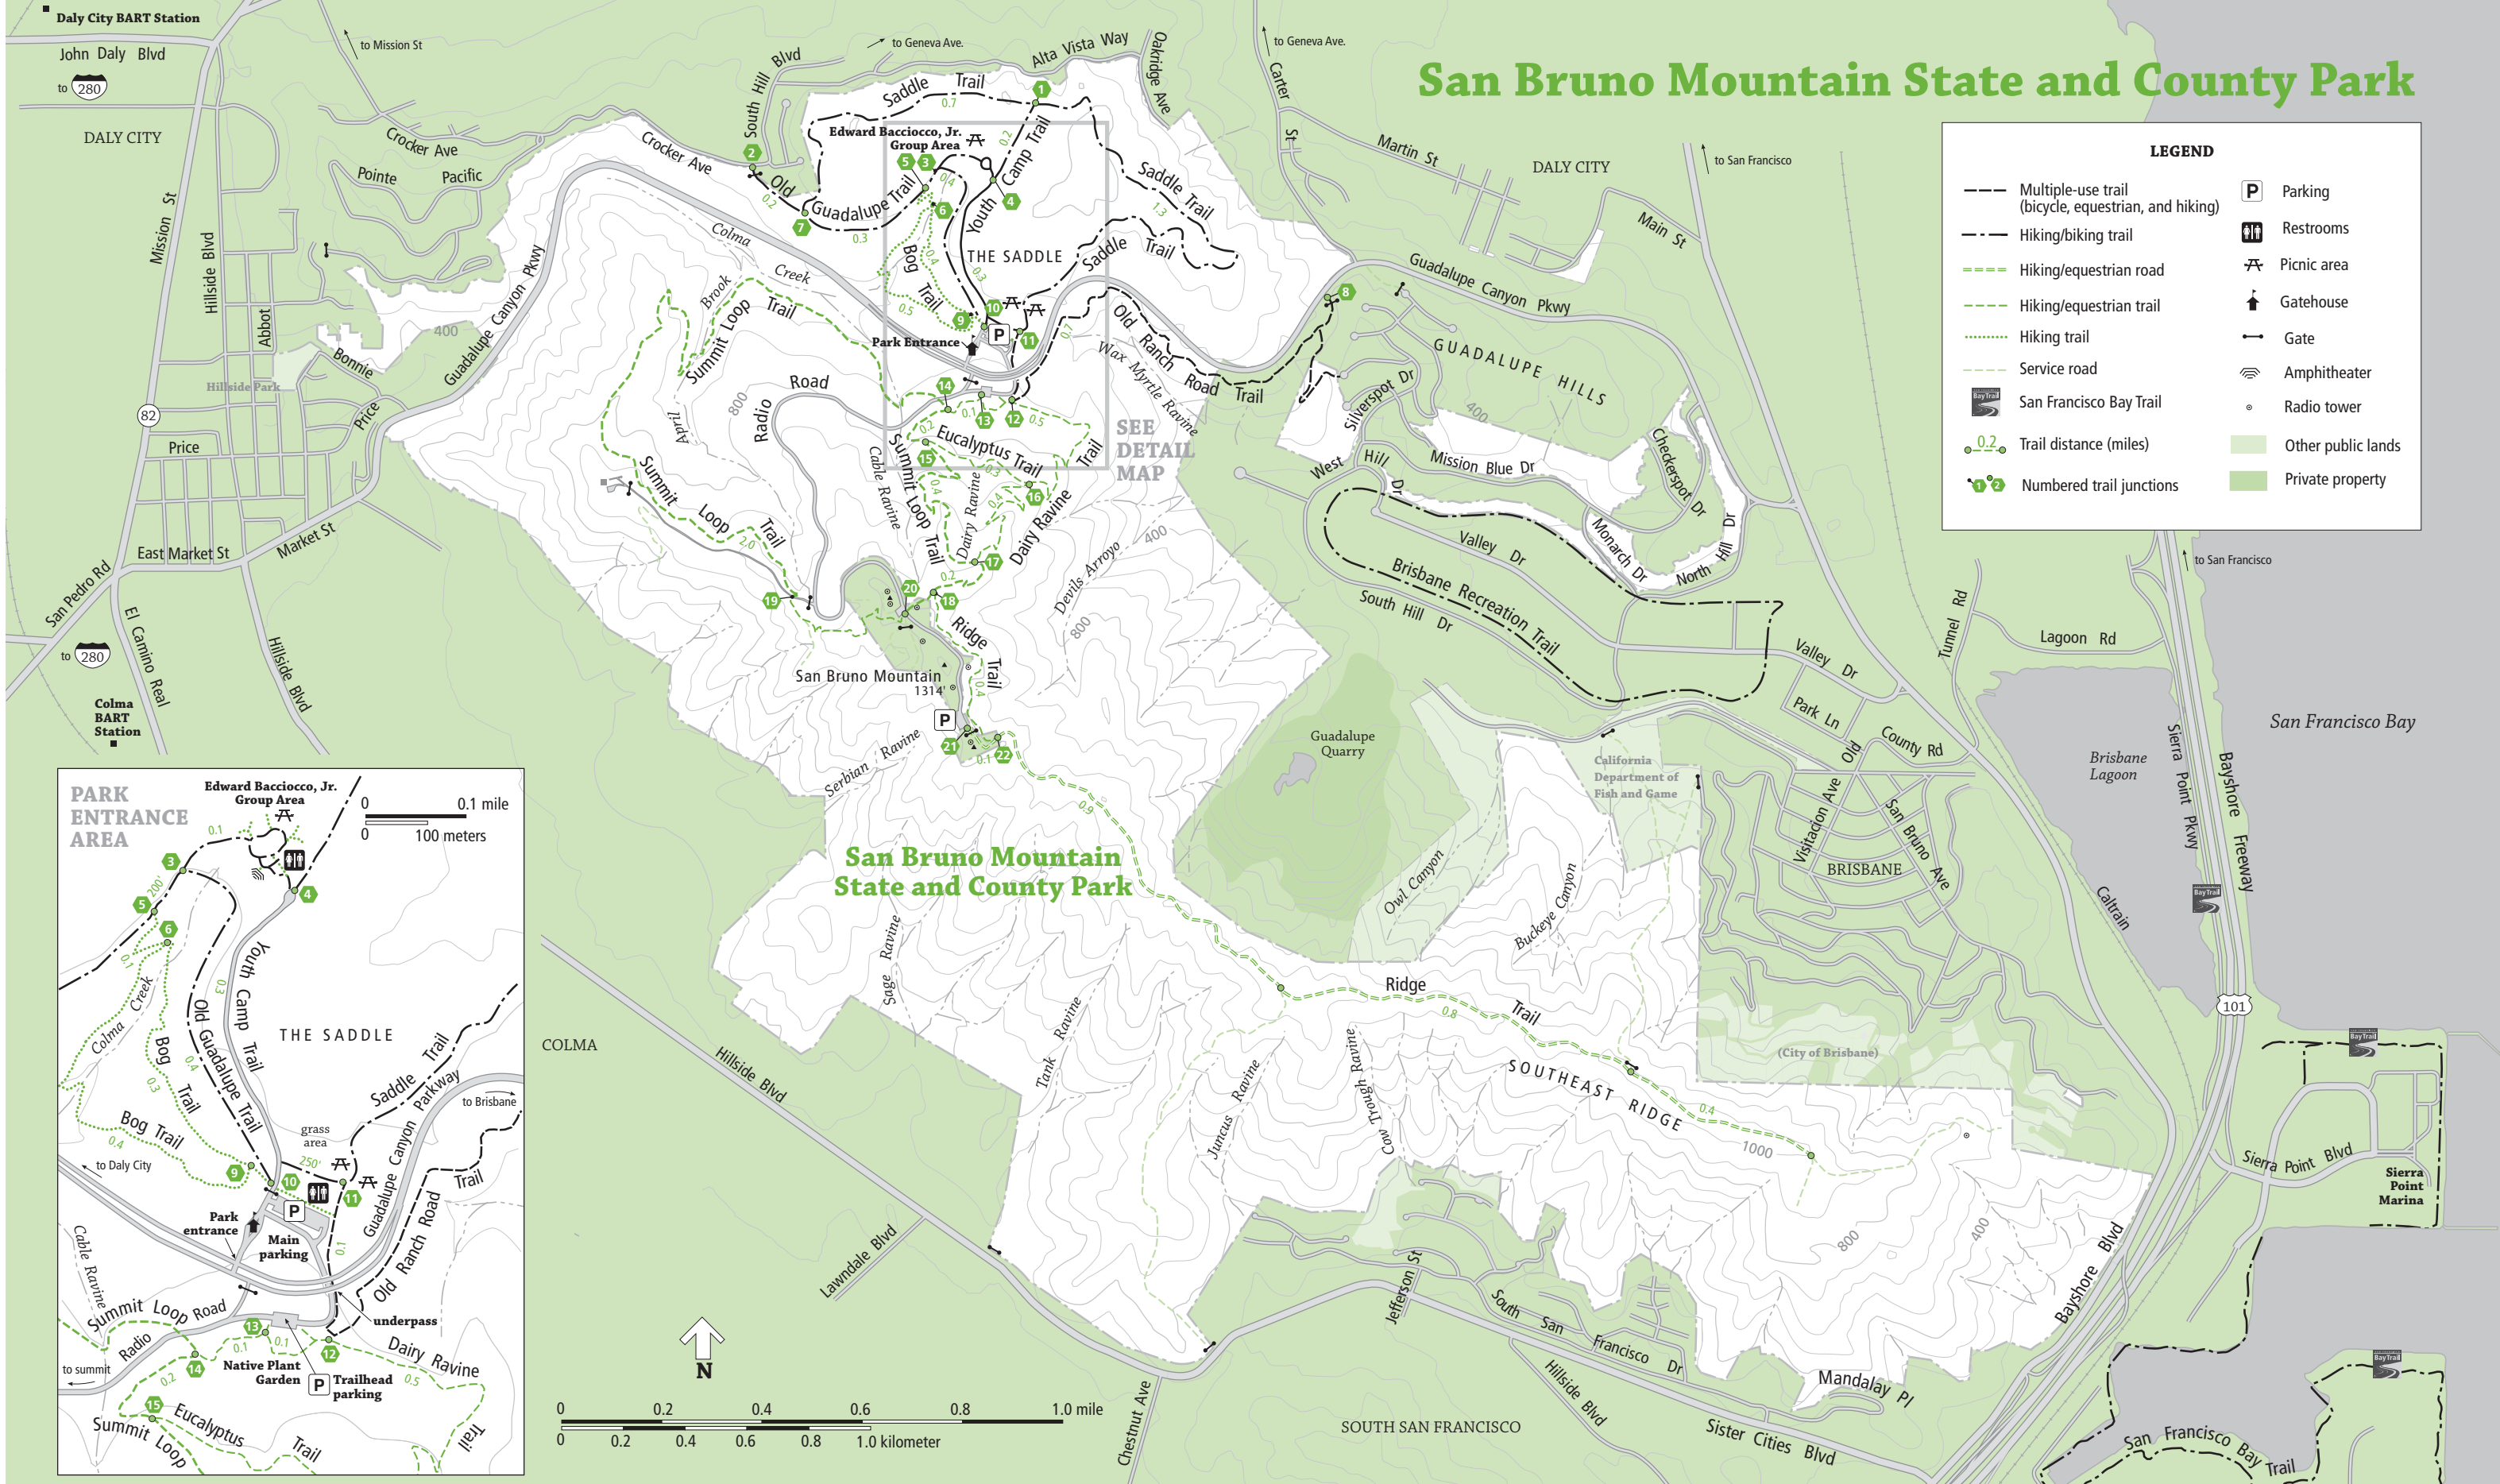

San Bruno Mountain State and County Park

LEGEND

--- Multiple-use trail (bicycle, equestrian, and hiking)	Parking
--- Hiking/biking trail	Restrooms
--- Hiking/equestrian road	Picnic area
--- Hiking/equestrian trail	Gatehouse
--- Hiking trail	Gate
--- Service road	Amphitheater
San Francisco Bay Trail	Radio tower
0.2 Hiking trail	Other public lands
1 2 Numbered trail junctions	Private property