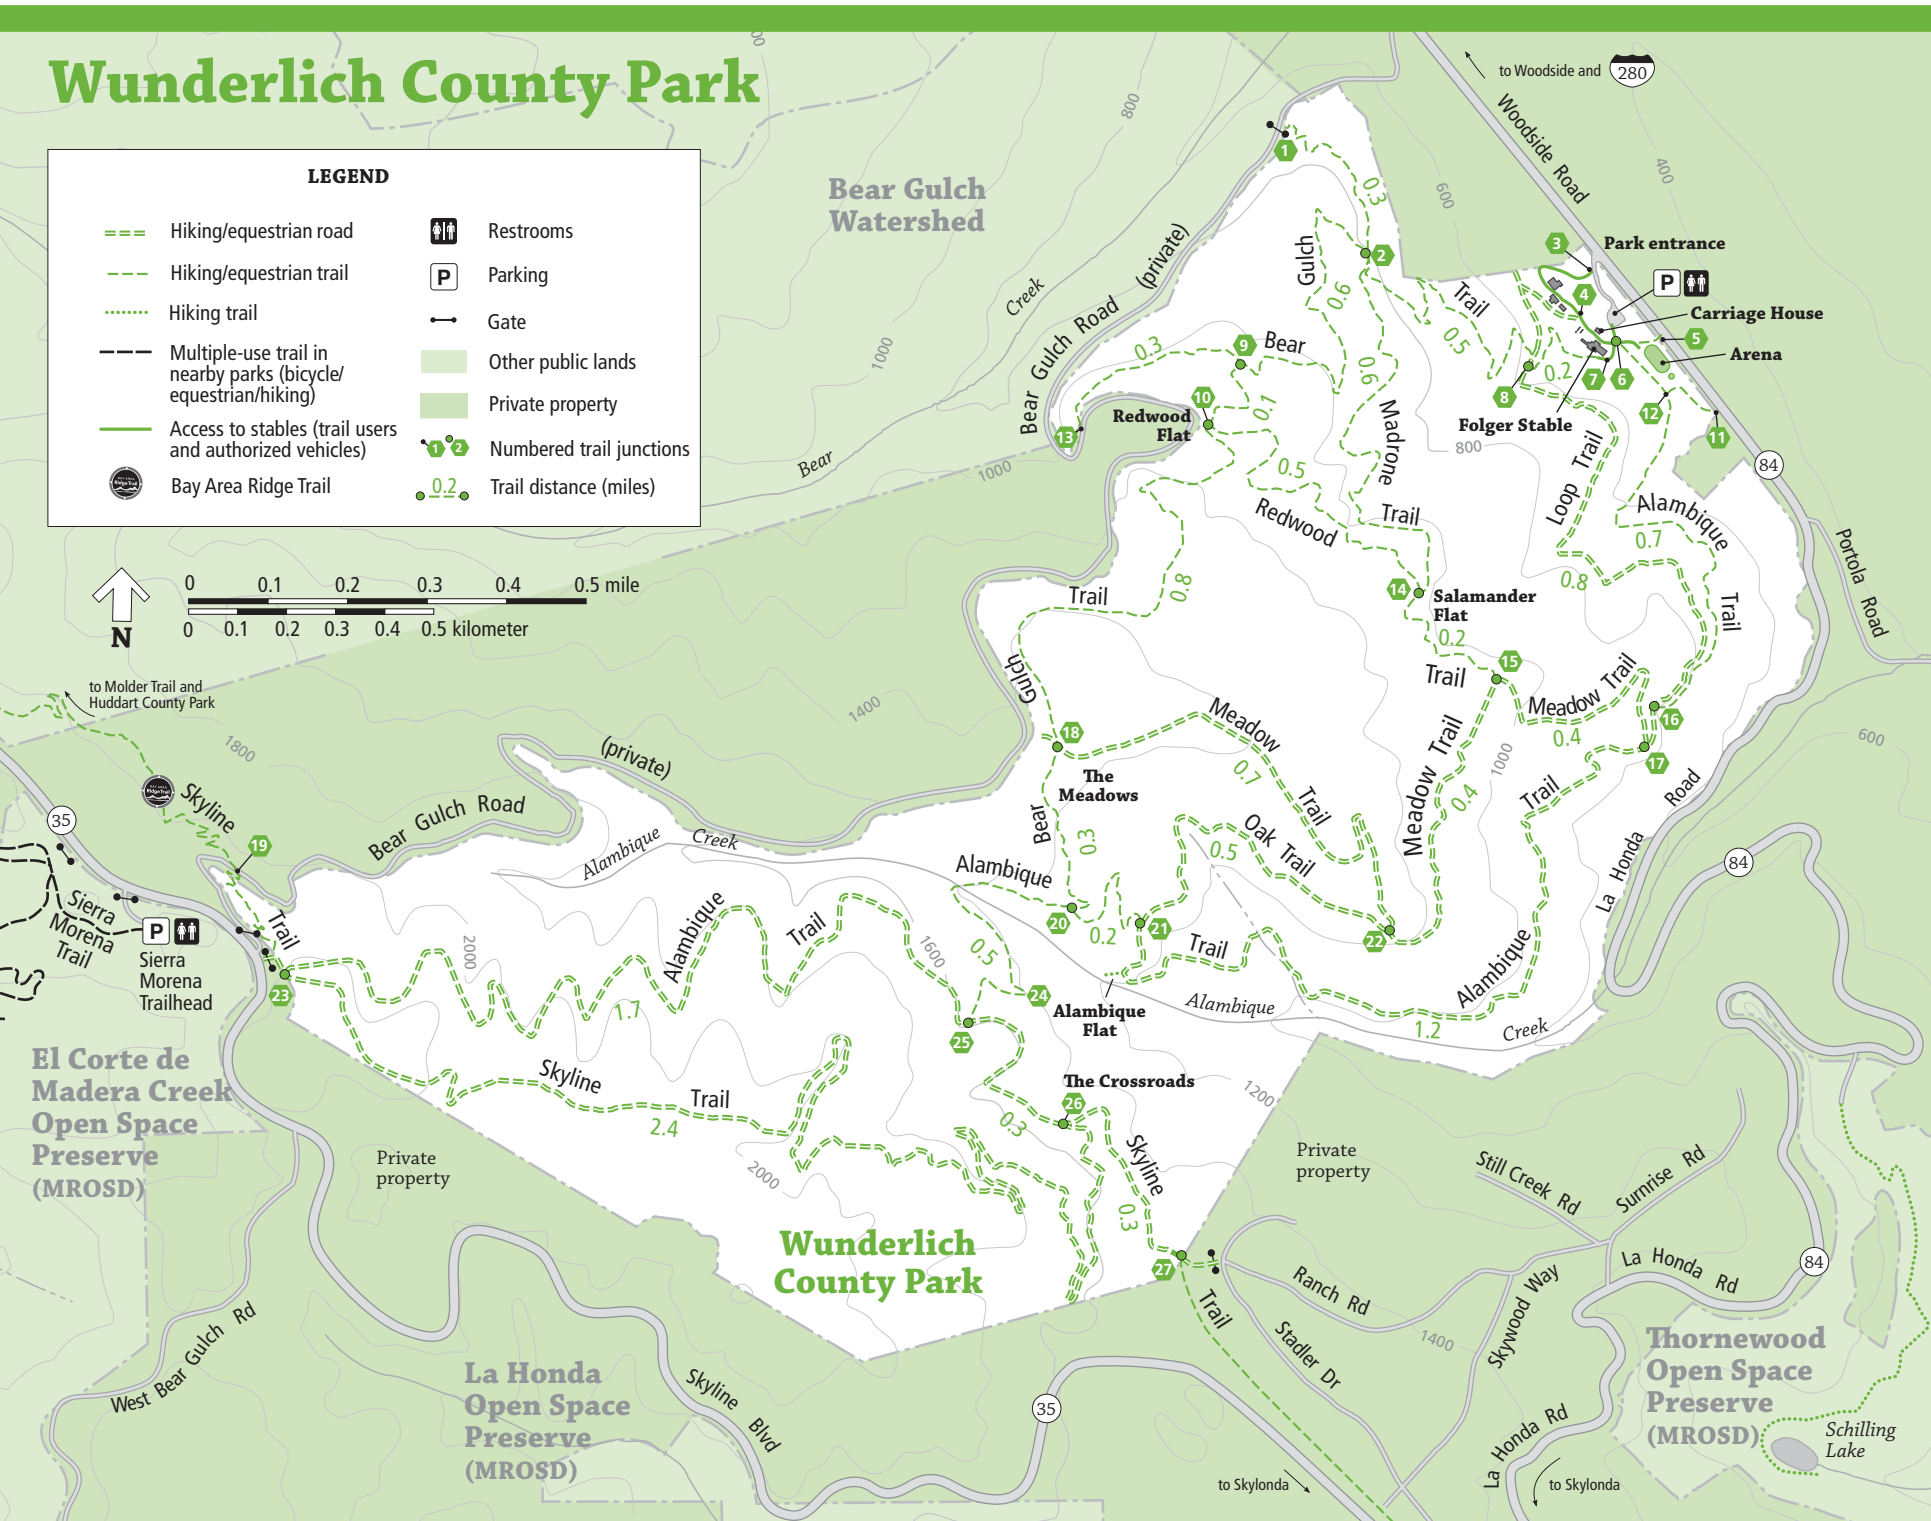

# Wunderlich County Park

## LEGEND

- Hiking/equestrian road
- Hiking/equestrian trail
- Hiking trail
- Multiple-use trail in nearby parks (bicycle/equestrian/hiking)
- Access to stables (trail users and authorized vehicles)
- Bay Area Ridge Trail
- Restrooms
- Parking
- Gate
- Other public lands
- Private property
- Numbered trail junctions
- Trail distance (miles)

**El Corte de Madera Creek Open Space Preserve (MROSD)**

**La Honda Open Space Preserve (MROSD)**

**Wunderlich County Park**

**Thornewood Open Space Preserve (MROSD)**

Schilling Lake