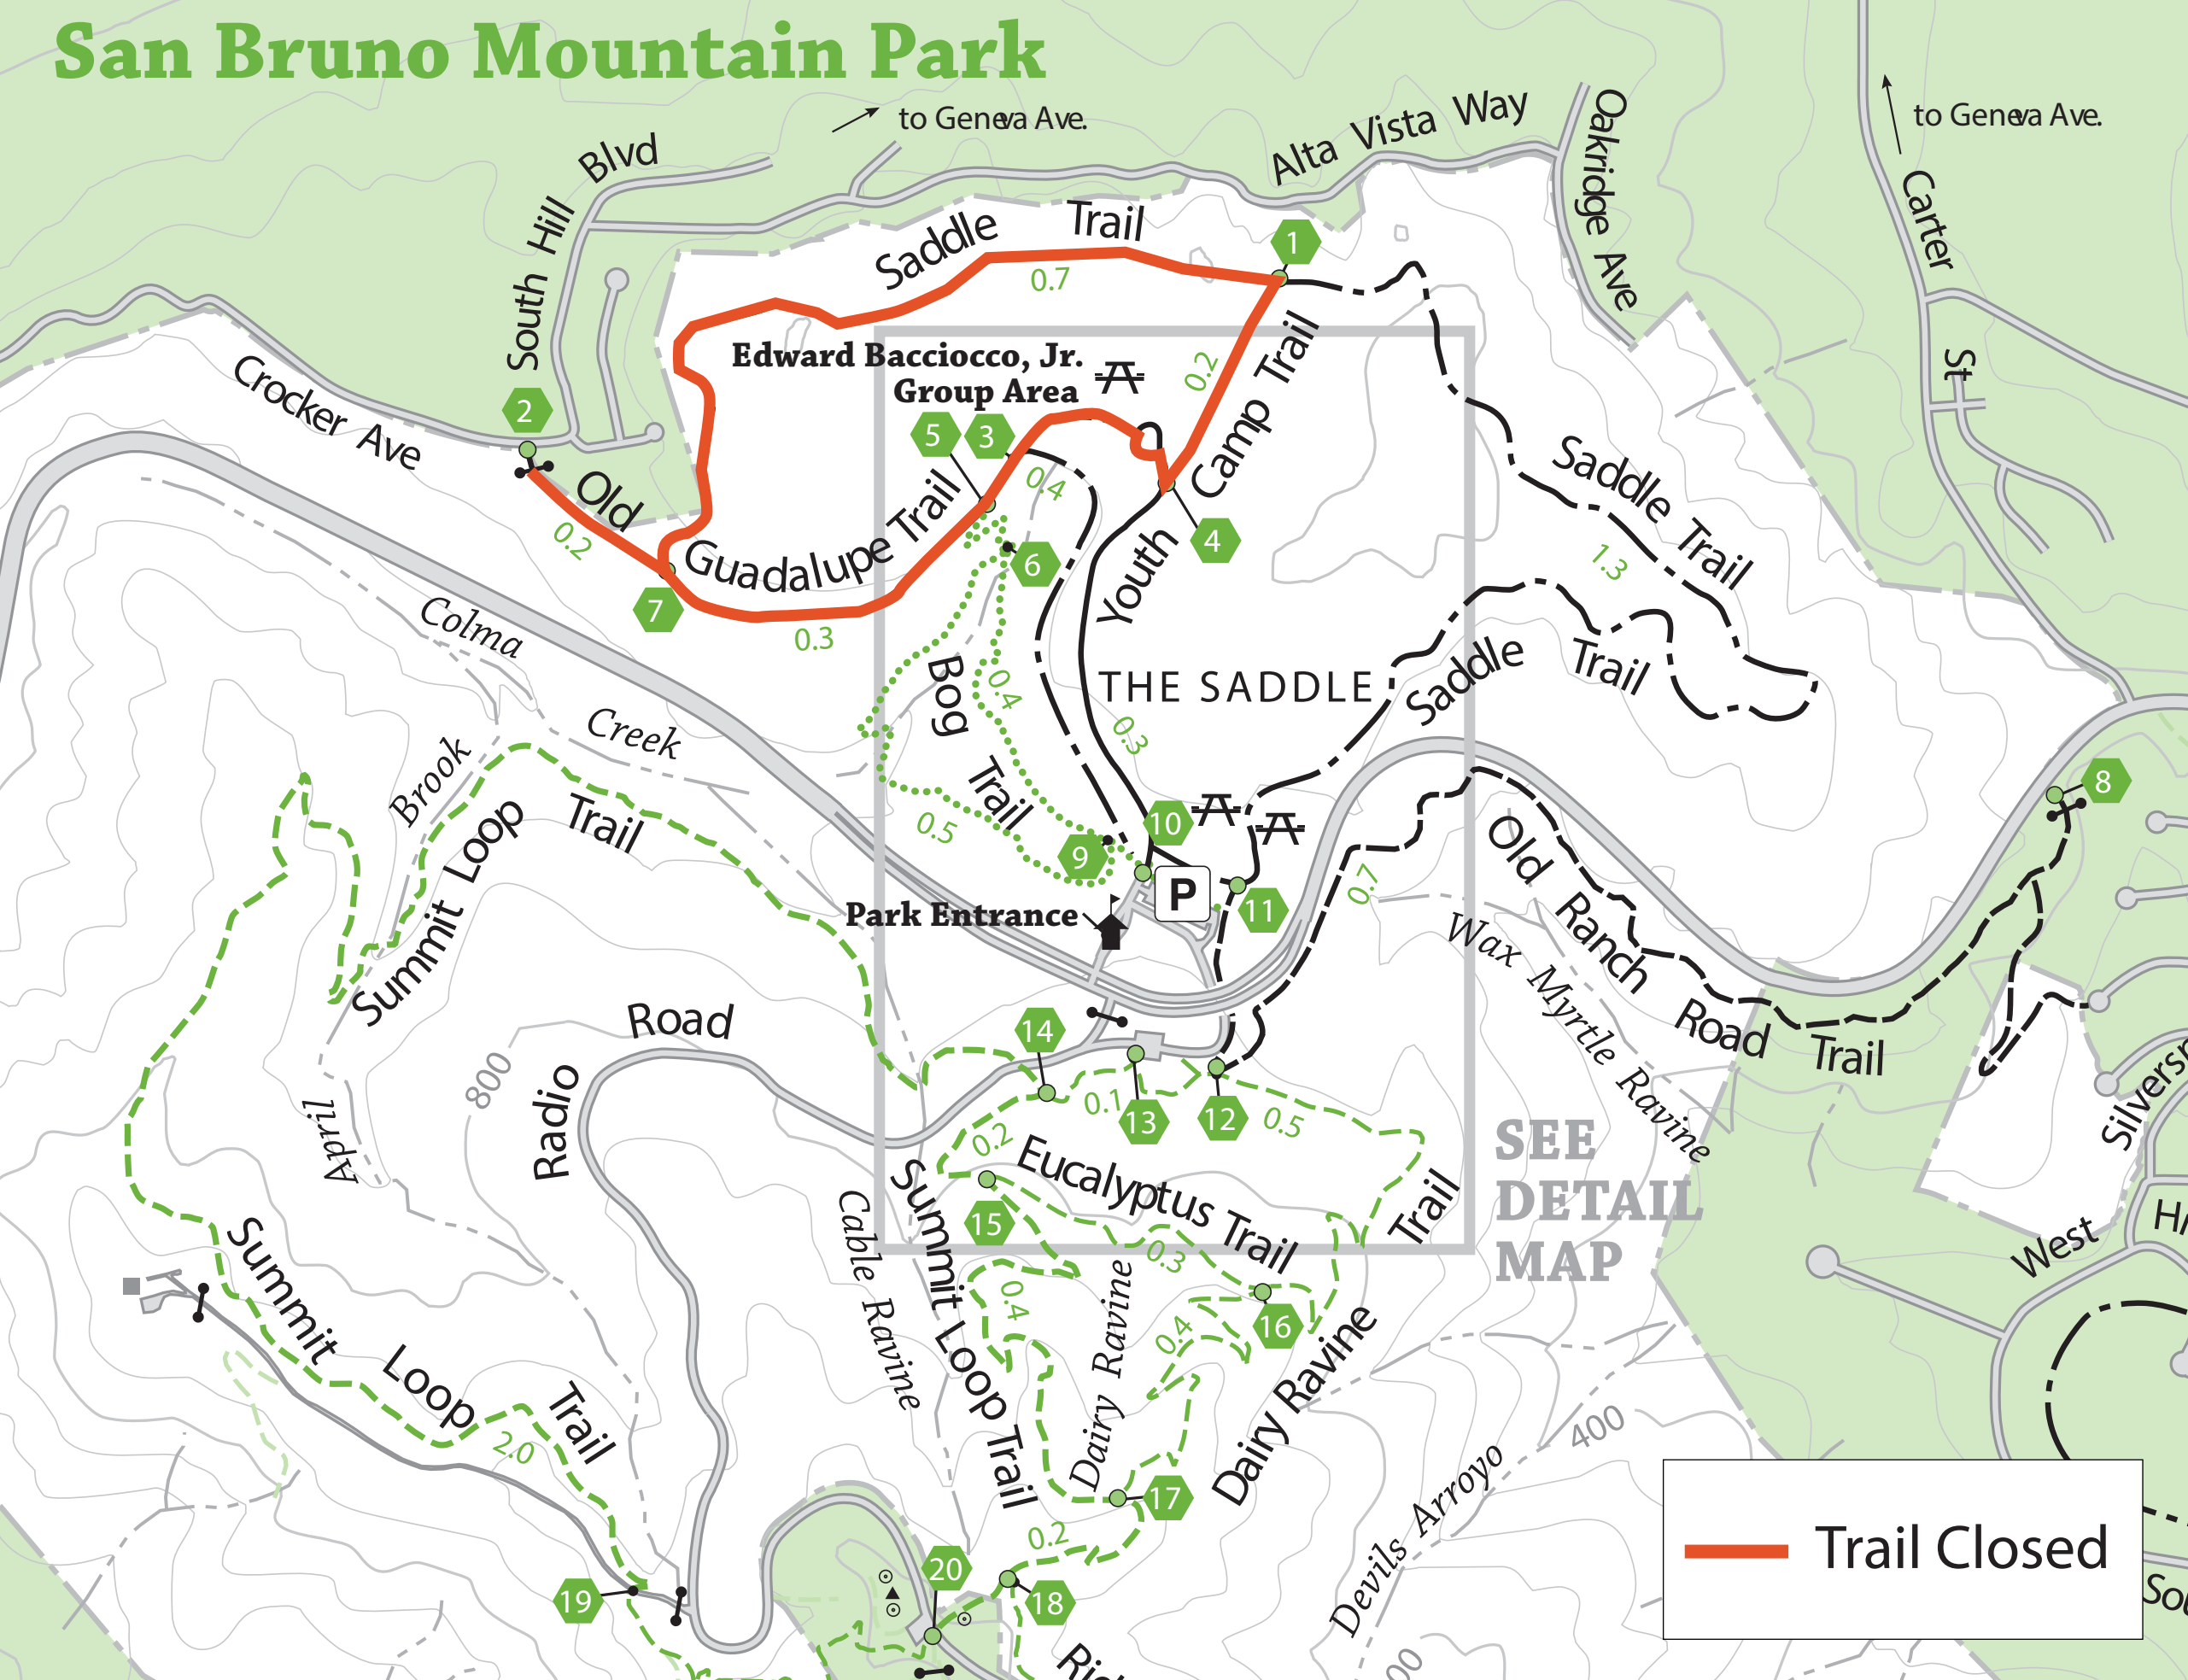

San Bruno Mountain Park

 Trail Closed

SEE
DETAIL
MAP

Edward Bacciocco, Jr.
Group Area

Park Entrance

THE SADDLE

Trail Closed